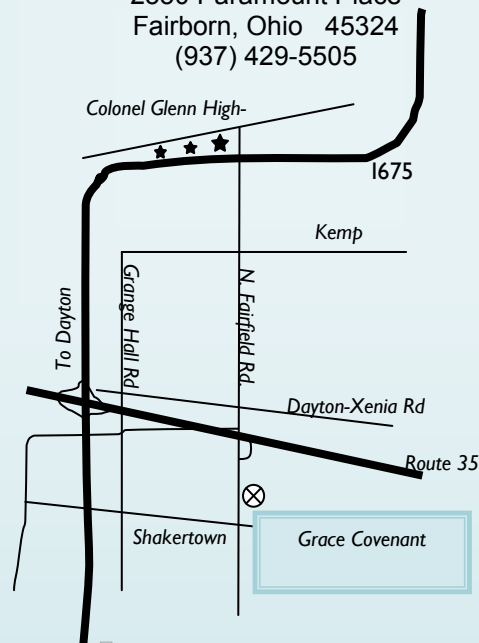

## Lodging

Mention the FIRE Conference and receive a discount from these fine hotels when you register by September 28. They are all located along Colonel Glenn Highway opposite Wright State University.

★Holiday Inn  
2800 Presidential Drive  
Fairborn, Ohio 45324  
(937) 426-7800

★Fairfield Inn  
2500 Paramount Pl  
Fairborn, OH 45324  
(937) 427-0800

★Fairborn Hampton Inn  
2550 Paramount Place  
Fairborn, Ohio 45324  
(937) 429-5505